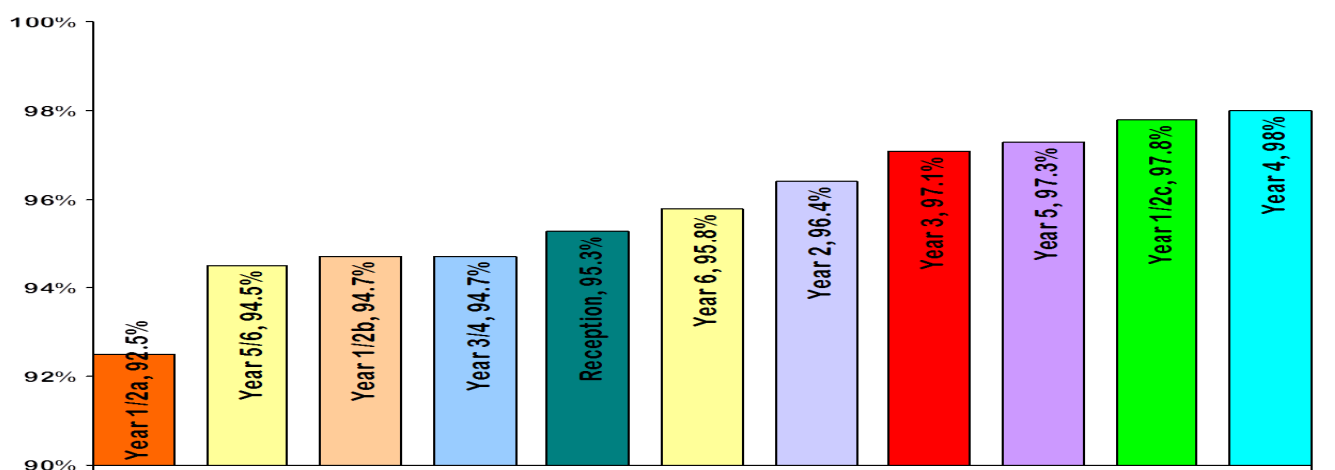

Our school Christmas lunch will be served on Thursday, the final day of term. It's a mammoth operation to serve 300+ two course Christmas meals but each year it gets better and better. The quality of food is superb and the atmosphere, with the Gateshead music service orchestra playing traditional carols, is magic.

Most children have our Christmas lunch so if your son/daughter does not normally have a cooked meal with us, and wants a Christmas lunch, can you let our office know by Wednesday and a meal will be ordered. Lunches cost £2.00.

Festive Dressing up Day

As a school we decided not to take part in last week's charity Christmas jumper day. Instead, and purely for fun rather than to raise charitable funds, we are inviting all our school community to dress up in the festive spirit on Thursday, the final day of term. We are particularly keen that parents/carers do not go out and spend money on outfits. There are many ways to dress up without spending money - get creative!!

If children don't want to dress up in the Christmas spirit then it will be school uniform as usual please.

Attendance - Autumn term

The whole school percentage attendance for this term, up until 12th December, is 96%, a good effort and hopefully one that we can improve on during the rest of the school year. Here is the attendance data, class by class. Congratulations to our Year 4 children who have the highest percentage attendance this term, at a fantastic 98%!

SCHOOL TERM DATES 2014/2015

Spring Term	Monday 5th Jan until Thursday 2nd April 2015	(Half term 16th - 20th Feb 2015)
Summer Term	Monday 20th April until Friday 17th July 2015	(Bank holiday - 4th May 2015) (Half term 25th - 29th May 2015) Occasional Day - Monday 22nd June 2015 Staff Training Day - Friday 17th July 2015